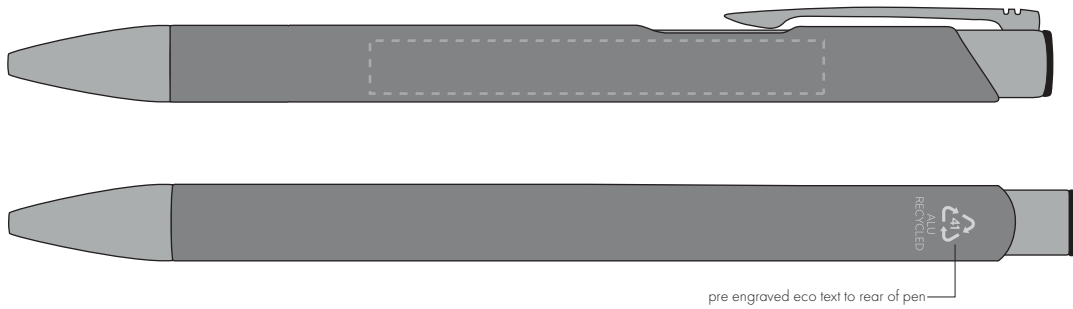

Your Ref:
Our Ref:

Quantity:
Version: 1

Product Code: TPC982001
Product Colour: GREY

PRINTING CONCERNS:

We stock this item in the following colours

PANTONE REFERENCE(S)

- Colour 1
- Colour 2
- Colour 3
- Colour 4

ARTWORK SCALE 100%

ARTWORK SCALE 100%
Side Print Area:
60mm x 7mm

Product Image for visualisation
- colours may vary

The dashed line is to demonstrate print area and will not appear on your printed item

PLEASE NOTE: